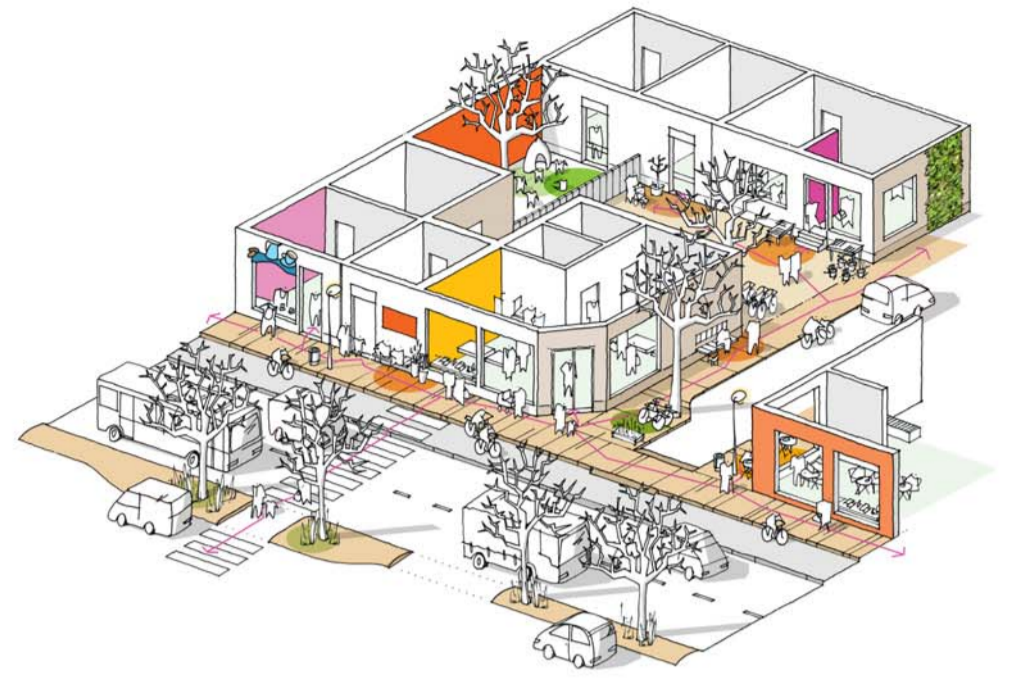

OUR NEIGHBOURHOOD

FINE-GRAINED URBANISM
 ABUNDANT GREEN
 URBAN ECOLOGY
 TRANSITIONAL SPACES
 SQUARES & PARKS
 BE SAFE & FEEL SAFE
 OUTDOOR LIVING ROOMS

NEIGHBOURHOOD FACILITIES
 STREET HIERARCHIES
 SLOWER PACE & FASTER CONNECTIONS
 ROOF TERRACES & BAY WINDOWS
 COSY SPACES & PLACES
 CORNERS OF BLOCKS
 ADAPTABLE GROUND FLOORS

SET-BACKS
 GARDENS & NICHES
 ENTRANCES & EXITS
 INTERIM USES
 GENEROUS CROSSINGS
 ON-STREET PARKING
 BICYCLE FACILITIES

PARKLETS
 COURTYARDS
 LOCALISED MIXED-USE
 GREEN ROOFS
 PLAYGROUNDS
 EVERYDAY CONVENIENCE
 HUMAN SCALE & SPEED

BEYOND GREEN
 + SCHULZE
 GRASSOV

BEYOND GREEN

SCHULZE
GRASSOV

THE WAY WE WORK

1 IMAGINE & INSPIRE

We ask "How shall we live?"
before we ask "What shall we build?"

We show you what makes remarkable places
and how to incorporate them into your vision.

2 INNOVATE & COLLABORATE

We use the design of the public realm to
create a framework for great everyday life.

Our team offers diverse professional expertise
and we work across professional boundaries.

3 DESIGN & IMPLEMENT